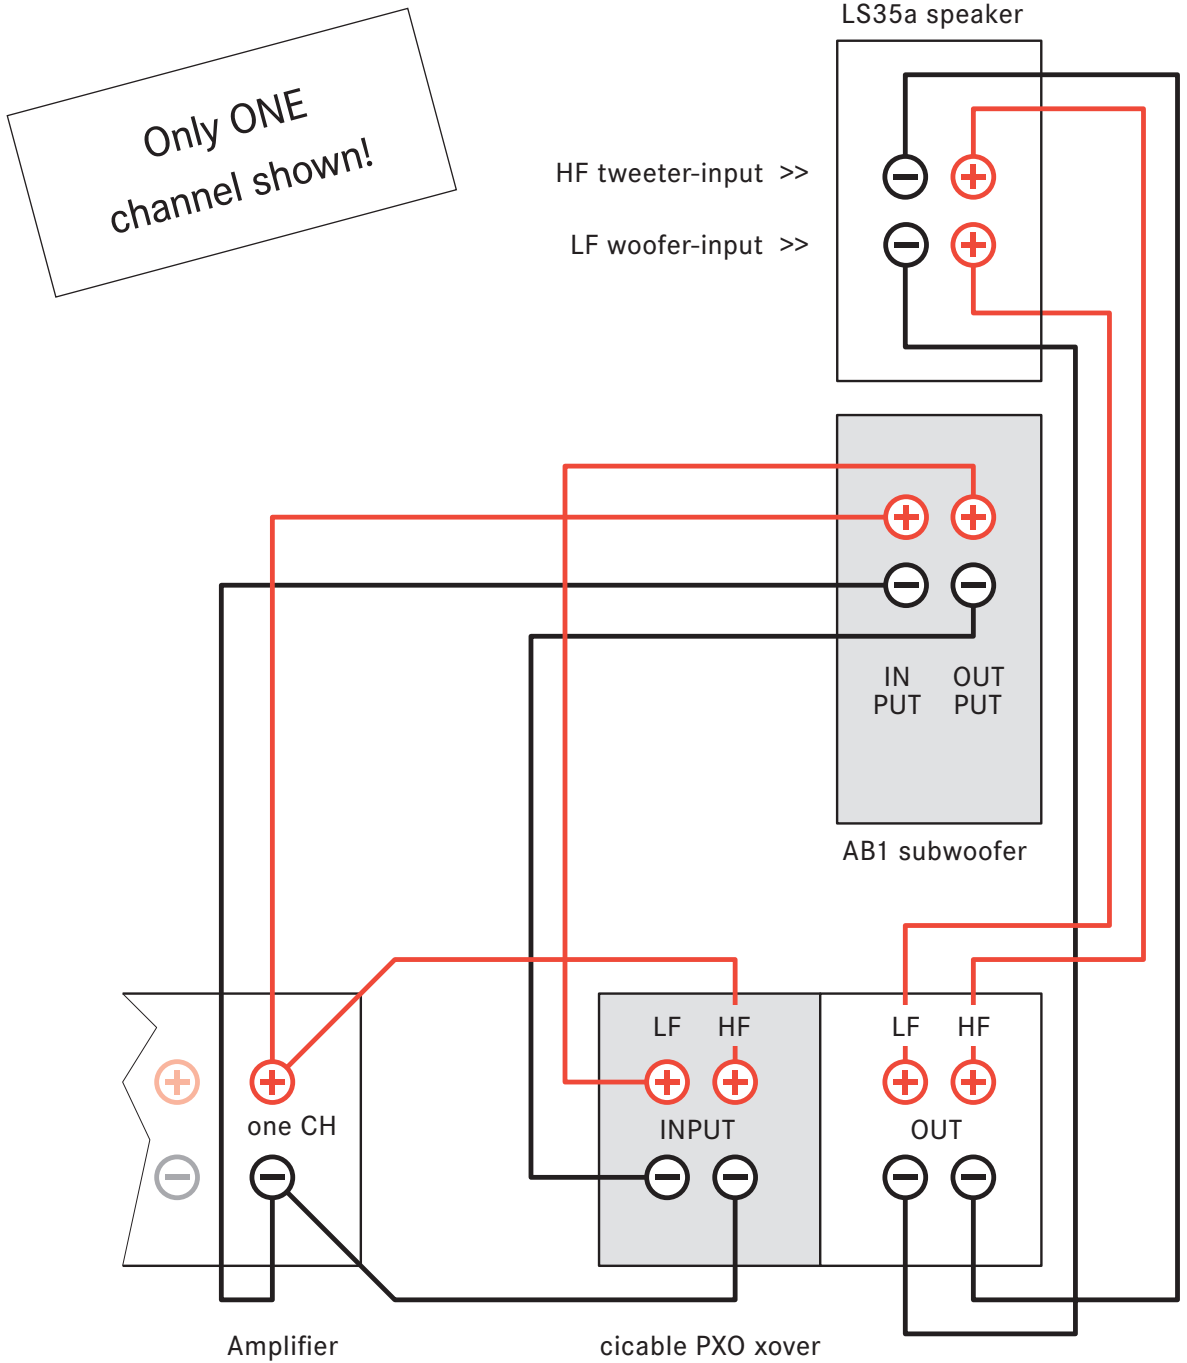

speaker.cabeling

How to wire satellite speakers (e.g. LS3/5a) and
passive subwoofers (e.g. AB1) via a cicable PXO xover.

1

Standard-Single-Wiring for LS3/5a speaker

Only ONE channel shown!

speaker.cabeling

2

Bi-Wiring for LS3/5a speaker

Only ONE channel shown!

speaker.cabeling

3

Single-Wiring for LS3/5a speaker and AB1 subwoofer, LS3/a HF & LF fed via the AB1 filter network

speaker.cabeling

4

Tri-Wiring for LS3/5a speaker and AB1 subwoofer,
 LS3/a LF fed via the AB1 filter network,
 HF via cicable PXO only

speaker.cabeling

impressum.

anschrift *address*

pconsult – Inh. Helmut Püllmanns

c/o **cicable**