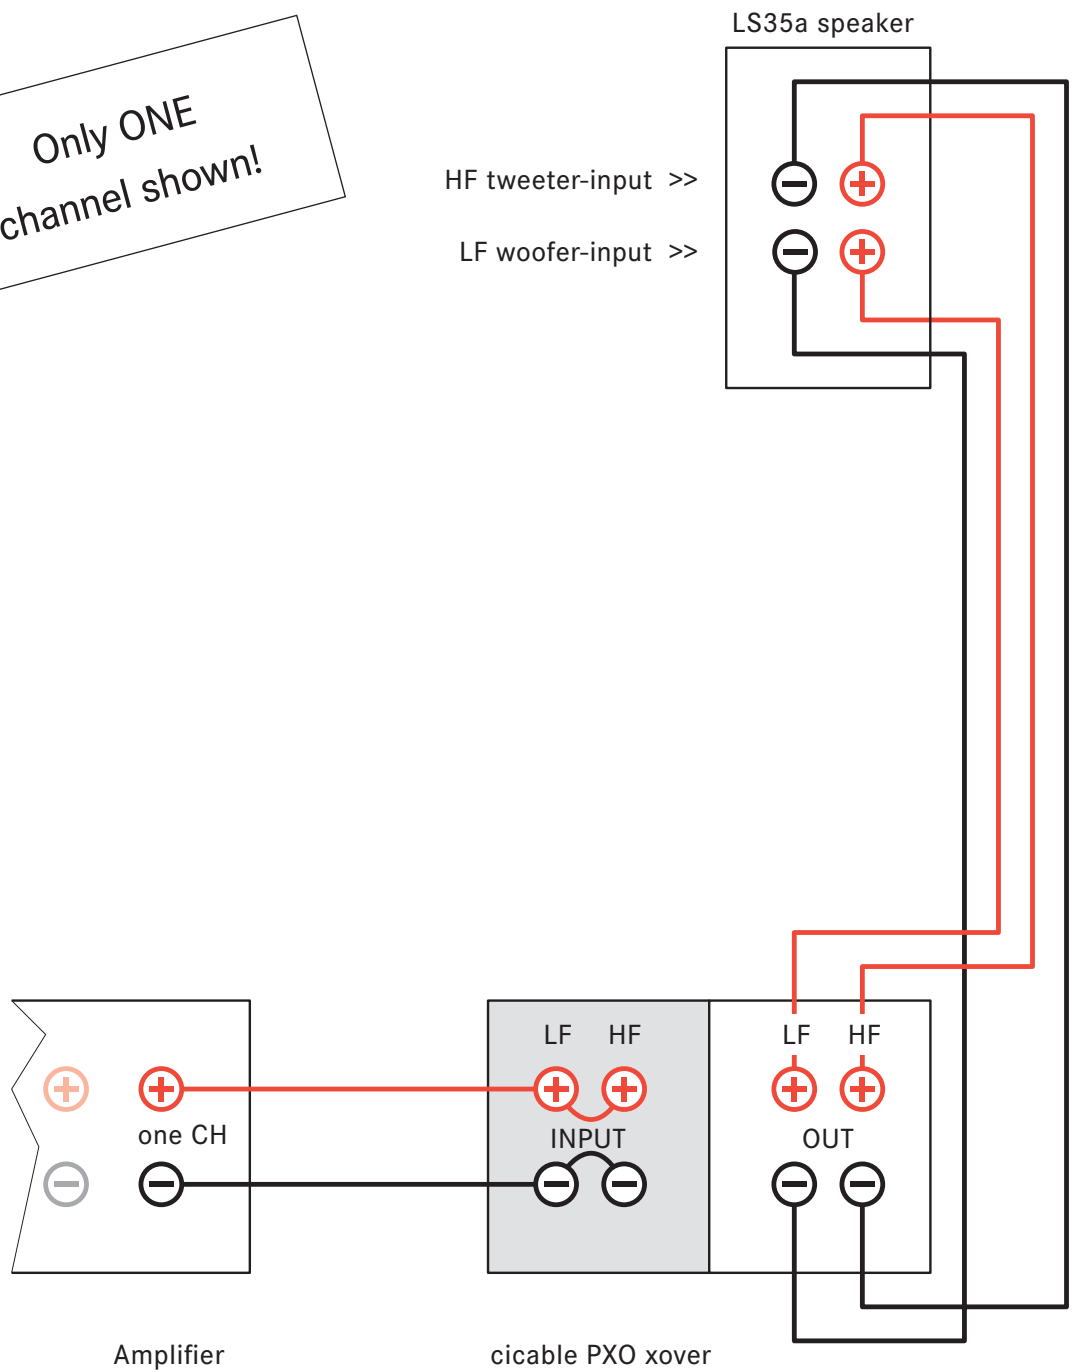

speaker.cabeling

How to wire satellite speakers (e.g. LS3/5a) and
passive subwoofers (e.g. AB1) via a cicable PXO xover.

1

Standard-Single-Wiring for LS3/5a speaker

Only ONE channel shown!

speaker.cabeling

2

Bi-Wiring for LS3/5a speaker

Only ONE channel shown!

speaker.cabeling

3

Single-Wiring for LS3/5a speaker and AB1 subwoofer, LS3/a HF & LF fed via the AB1 filter network

speaker.cabeling

4

Tri-Wiring for LS3/5a speaker and AB1 subwoofer,
 LS3/a LF fed via the AB1 filter network,
 HF via cicable PXO only

speaker.cabeling

impressum.

anschrift *address*

pconsult – Inh. Helmut Püllmanns

c/o **cicable**