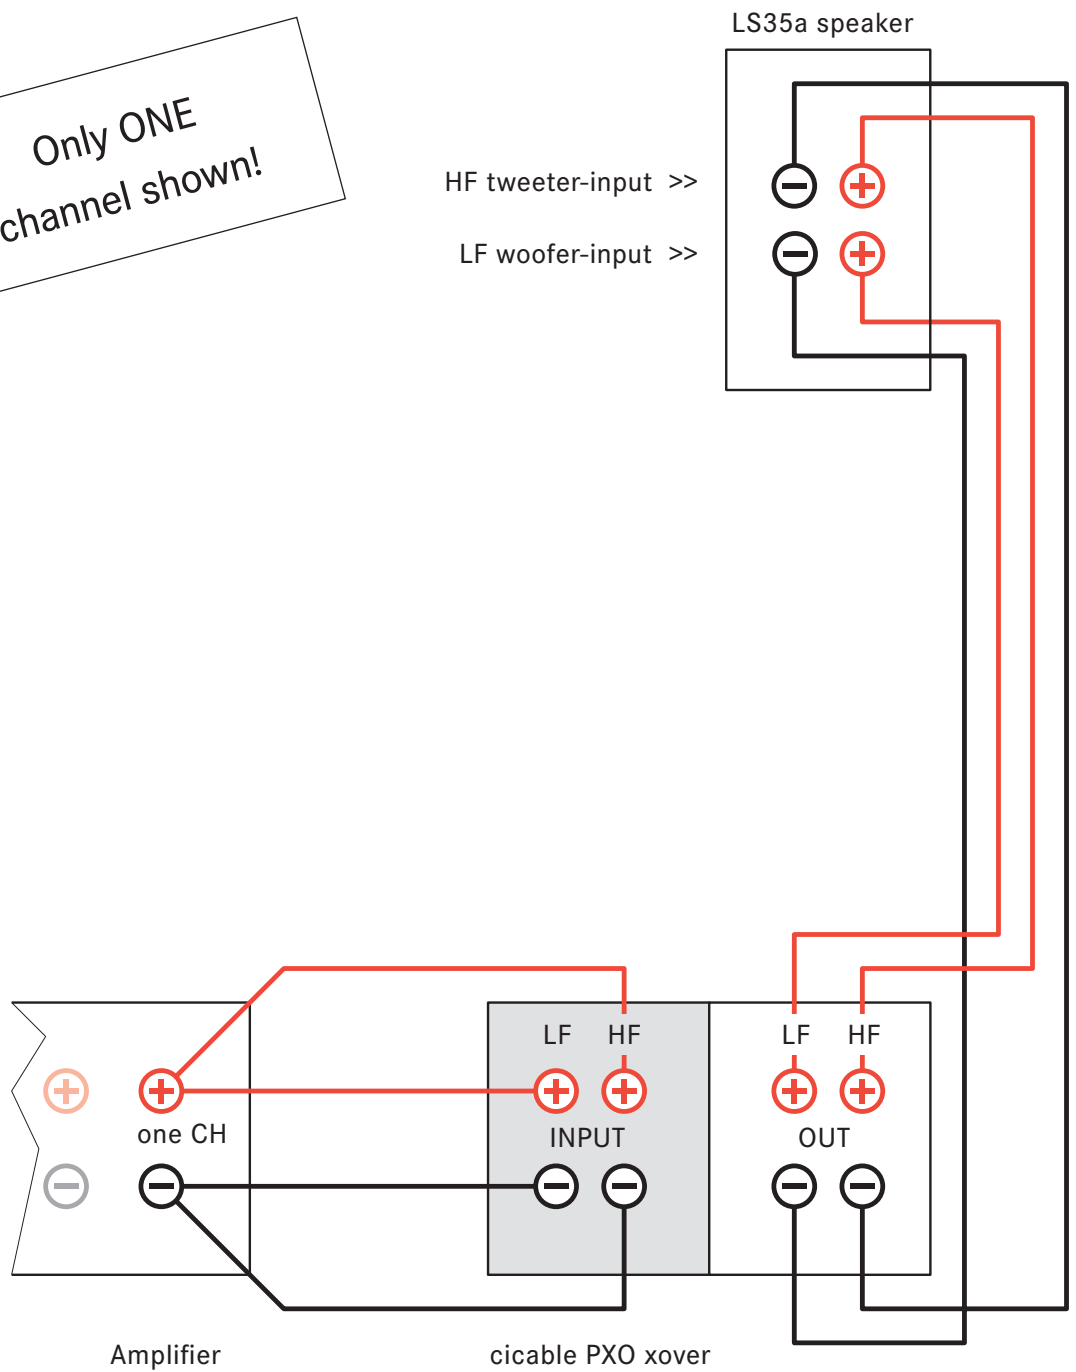

speaker.cabeling

How to wire satellite speakers (e.g. LS3/5a) and
passive subwoofers (e.g. AB1) via a cicable PXO xover.

1

Standard-Single-Wiring for LS3/5a speaker

Only ONE channel shown!

speaker.cabeling

2

Bi-Wiring for LS3/5a speaker

Only ONE channel shown!

speaker.cabeling

3

Single-Wiring for LS3/5a speaker and AB1 subwoofer, LS3/a HF & LF fed via the AB1 filter network

speaker.cabeling

4

Tri-Wiring for LS3/5a speaker and AB1 subwoofer,
 LS3/a LF fed via the AB1 filter network,
 HF via cicable PXO only

speaker.cabeling

impressum.

anschrift *address*

pconsult – Inh. Helmut Püllmanns

c/o **cicable**