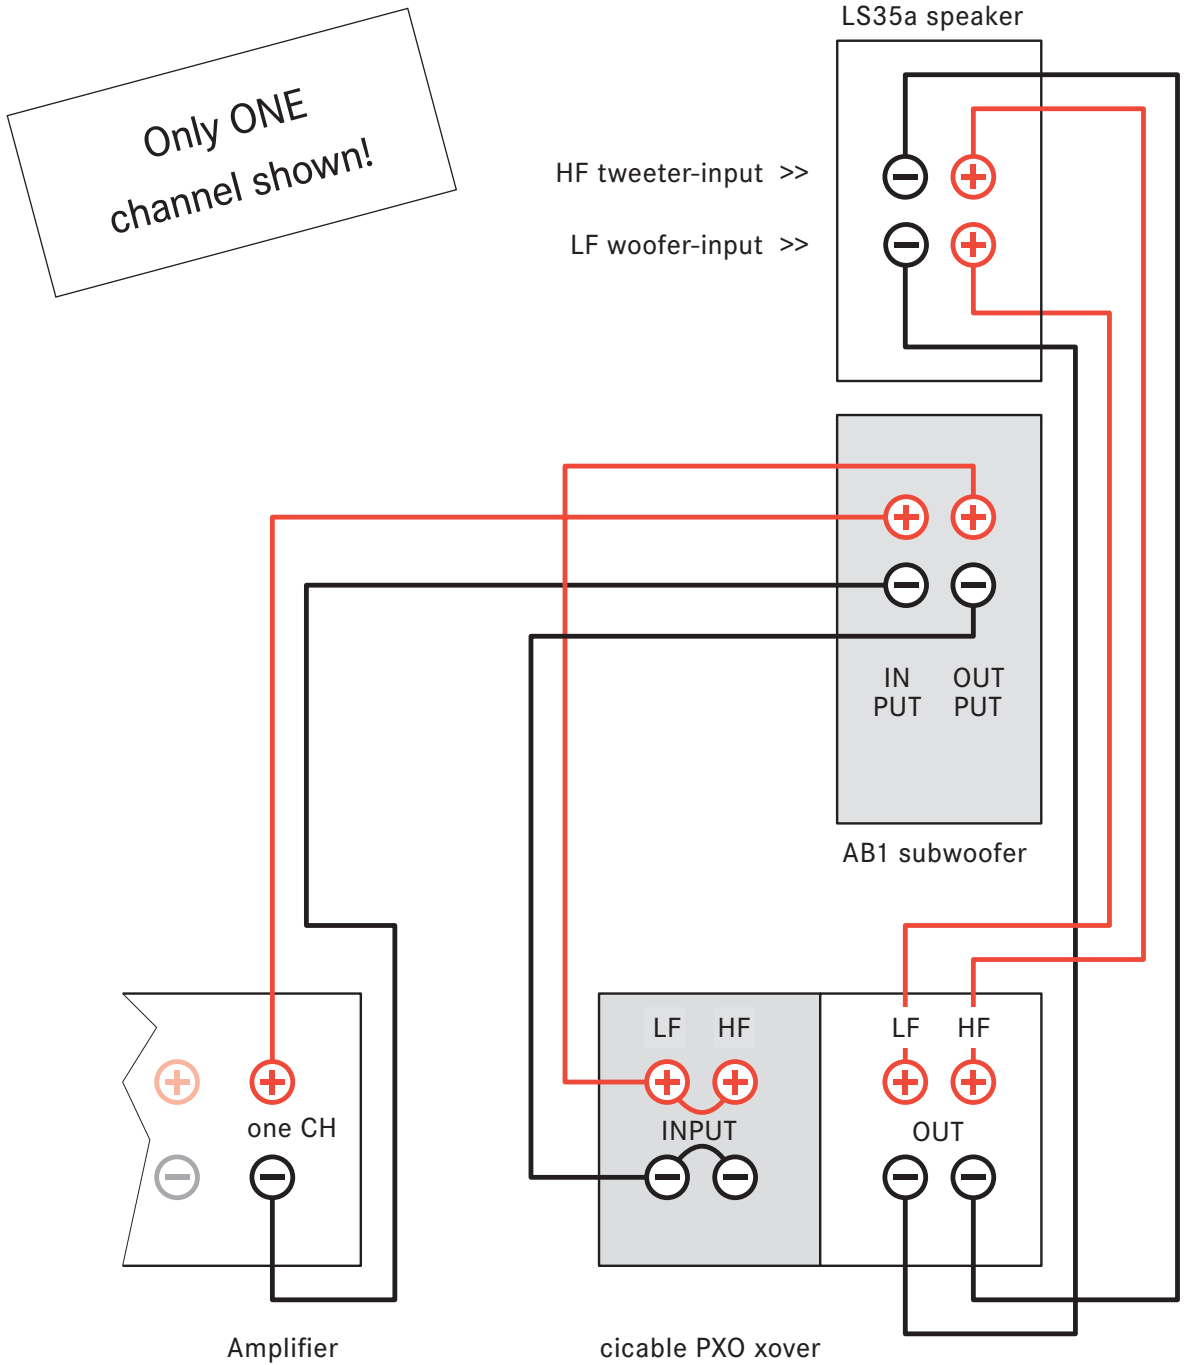

speaker.cabeling

How to wire satellite speakers (e.g. LS3/5a) and
passive subwoofers (e.g. AB1) via a cicable PXO xover.

1

Standard-Single-Wiring for LS3/5a speaker

Only ONE channel shown!

speaker.cabeling

2

Bi-Wiring for LS3/5a speaker

Only ONE channel shown!

speaker.cabeling

3

Single-Wiring for LS3/5a speaker and AB1 subwoofer, LS3/a HF & LF fed via the AB1 filter network

speaker.cabeling

4

Tri-Wiring for LS3/5a speaker and AB1 subwoofer,
 LS3/a LF fed via the AB1 filter network,
 HF via cicable PXO only

speaker.cabeling

impressum.

anschrift *address*

pconsult – Inh. Helmut Püllmanns

c/o **cicable**